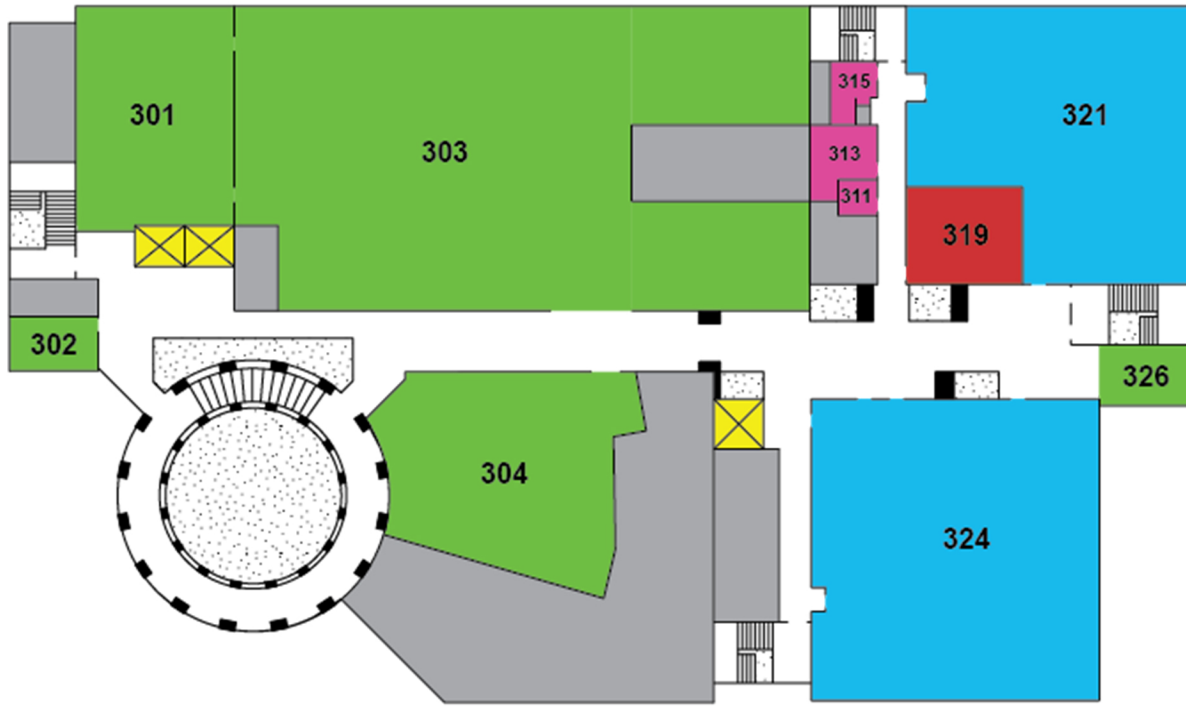

- |      |                           |      |                                |
|------|---------------------------|------|--------------------------------|
| 200  | Greenbriar Theater        | 227  | Rhododendron                   |
| 201  | Blue Ridge Ballroom       | 229  | Mountain Laurel                |
| 201A | Price Lake                | 231  | Student Union Office           |
| 201B | Table Rock                | 233  | APPS                           |
| 203  | Club Council              | 235  | Student Media                  |
| 205  | IntAPP                    | 237A | Restroom (stalls only)         |
| 208  | Campus Dining Storage     | 237B | Restroom (urinals)             |
| 207  | Restroom (urinals)        | 242  | Linville Gorge                 |
| 209  | Restroom (stalls only)    | 243  | Restroom (single)              |
| 211  | Nolichucky River          | 244  | Campus Activities              |
| 213  | Student Government Assn.  | 245  | Restroom (stalls only)         |
| 217  | Multicultural Center      | 246  | Jonas Ridge Lounge             |
| 222  | Career Development Center | 247  | Restroom (urinals)             |
| 222B | Solarium Balcony          | 251  | Student Veteran Resource Cntr. |
| 224  | Wiseman's View Lounge     | 251  | Student Research               |
| 224A | Vending                   | 253  | Linville Caverns               |
| 226  | Linville Falls Ballroom   | 255  | Intercultural Student Affairs  |

**FOURTH FLOOR**

- 407 Restroom (single)
- 413 Linn Cove
- 415 Rough Ridge
- 416 Restroom (urinals)
- 417 Beacon Heights
- 420 Parkway Ballroom
- 422 Restroom (stalls only)
- 424 Mountains-to-Sea Lounge