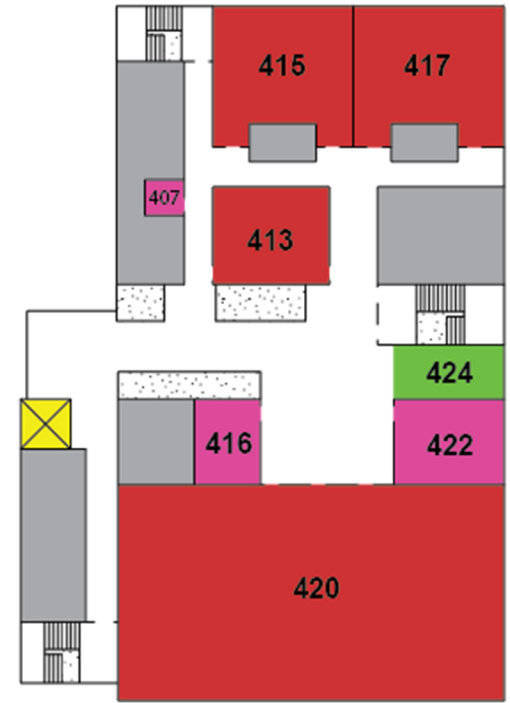

- |      |                           |      |                                |
|------|---------------------------|------|--------------------------------|
| 200  | Greenbriar Theater        | 227  | Rhododendron                   |
| 201  | Blue Ridge Ballroom       | 229  | Mountain Laurel                |
| 201A | Price Lake                | 231  | Student Union Office           |
| 201B | Table Rock                | 233  | APPS                           |
| 203  | Club Council              | 235  | Student Media                  |
| 205  | IntAPP                    | 237A | Restroom (stalls only)         |
| 208  | Campus Dining Storage     | 237B | Restroom (urinals)             |
| 207  | Restroom (urinals)        | 242  | Linville Gorge                 |
| 209  | Restroom (stalls only)    | 243  | Restroom (single)              |
| 211  | Nolichucky River          | 244  | Campus Activities              |
| 213  | Student Government Assn.  | 245  | Restroom (stalls only)         |
| 217  | Multicultural Center      | 246  | Jonas Ridge Lounge             |
| 222  | Career Development Center | 247  | Restroom (urinals)             |
| 222B | Solarium Balcony          | 251  | Student Veteran Resource Cntr. |
| 224  | Wiseman's View Lounge     | 251  | Student Research               |
| 224A | Vending                   | 253  | Linville Caverns               |
| 226  | Linville Falls Ballroom   | 255  | Intercultural Student Affairs  |

**THIRD FLOOR**

- 301 Mt. Mitchell Studio
- 302 Rich Mtn. Meditation Room
- 303 Mt. Mitchell Fitness Center
- 304 Howard's Knob Rooftop Patio
- 311 Restroom (single)
- 313 Restroom (stalls only)
- 315 Restroom (urinals)
- 319 Bass Lake
- 321 Int'l Education & Development
- 326 Birch Tree Lounge
- 324 Dean of Students/Student Conduct