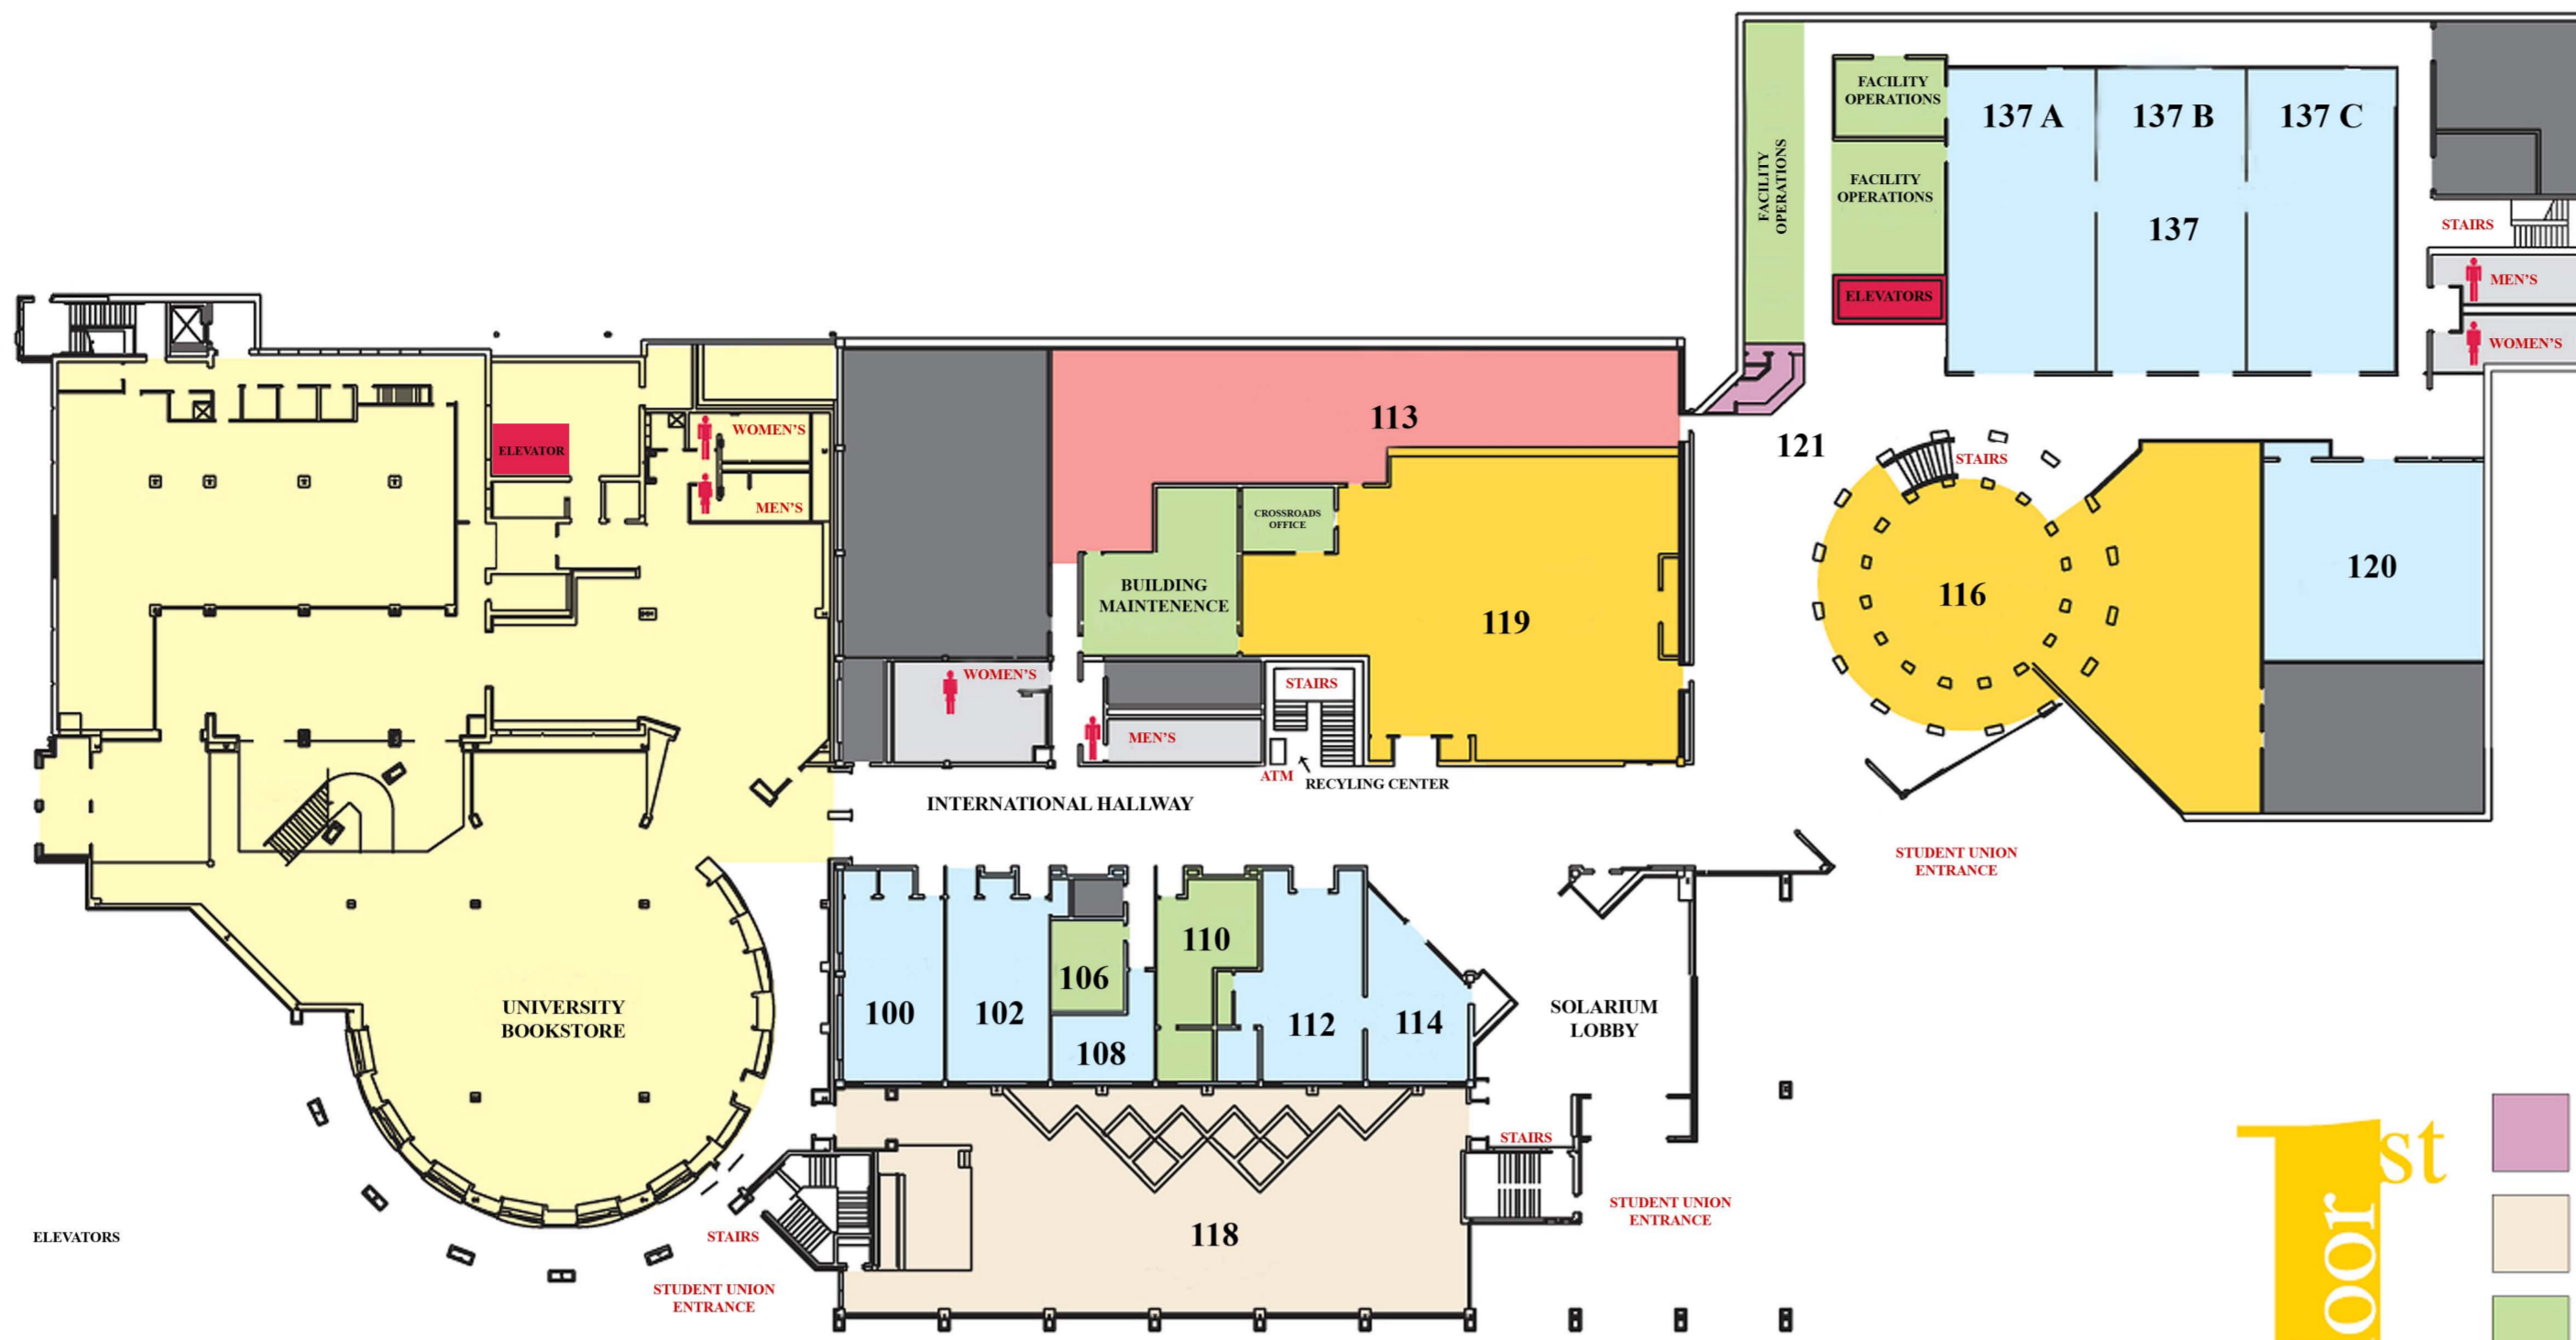

# APPALACHIAN STATE UNIVERSITY PLEMMONS STUDENT UNION

**1st Floor**

Attic Window Room	137c
Calloway Peak Room	137a
Catawba River Room	108
Cascades Café	116
Crossroads Coffee House	119
Hawksbill Game Room	113
Grandfather Ballroom	137
Information Desk	121
LGBT Center	106
Looking Glass Gallery	114
MacRae Peak Room	137b
Multicultural Center	112
New River Room	100
Roan Mountain Room	120
Summit Trail Solarium	118
Watauga River Room	102
Women's Center	110

**2nd Floor**

ACT Community Outreach Center	218
APPS	233
Black Student Association	210
Blue Ridge Ballroom	201
Club Council	214
Computer Lab	235
CSIL Offices	219
Greek Office	203
Greenbriar Theater	200
Linville Falls Room	226
McAlister's Deli	208
Mountain Laurel Room	229
Peer Career	216
Price Lake Room	201a
Profile Trail Lounge	240
Rhododendron Room	227
Scheduling	231
Solarium Balcony	242
Student Conduct	221
Student Government Assoc.	213
Student Programs Office	231
Student Publications	213
Table Rock Room	201b
Whitewater	220
Wiseman's View Lounge	222

**3rd Floor**

Mt. Mitchell Aerobics	301
Mt. Mitchell Life Fitness Center	303
Howard's Knob Patio	304
Off Campus Relations	305
Rich Mountain Room	302

[WWW.STUDENTUNION.APPSTATE.EDU](http://WWW.STUDENTUNION.APPSTATE.EDU)