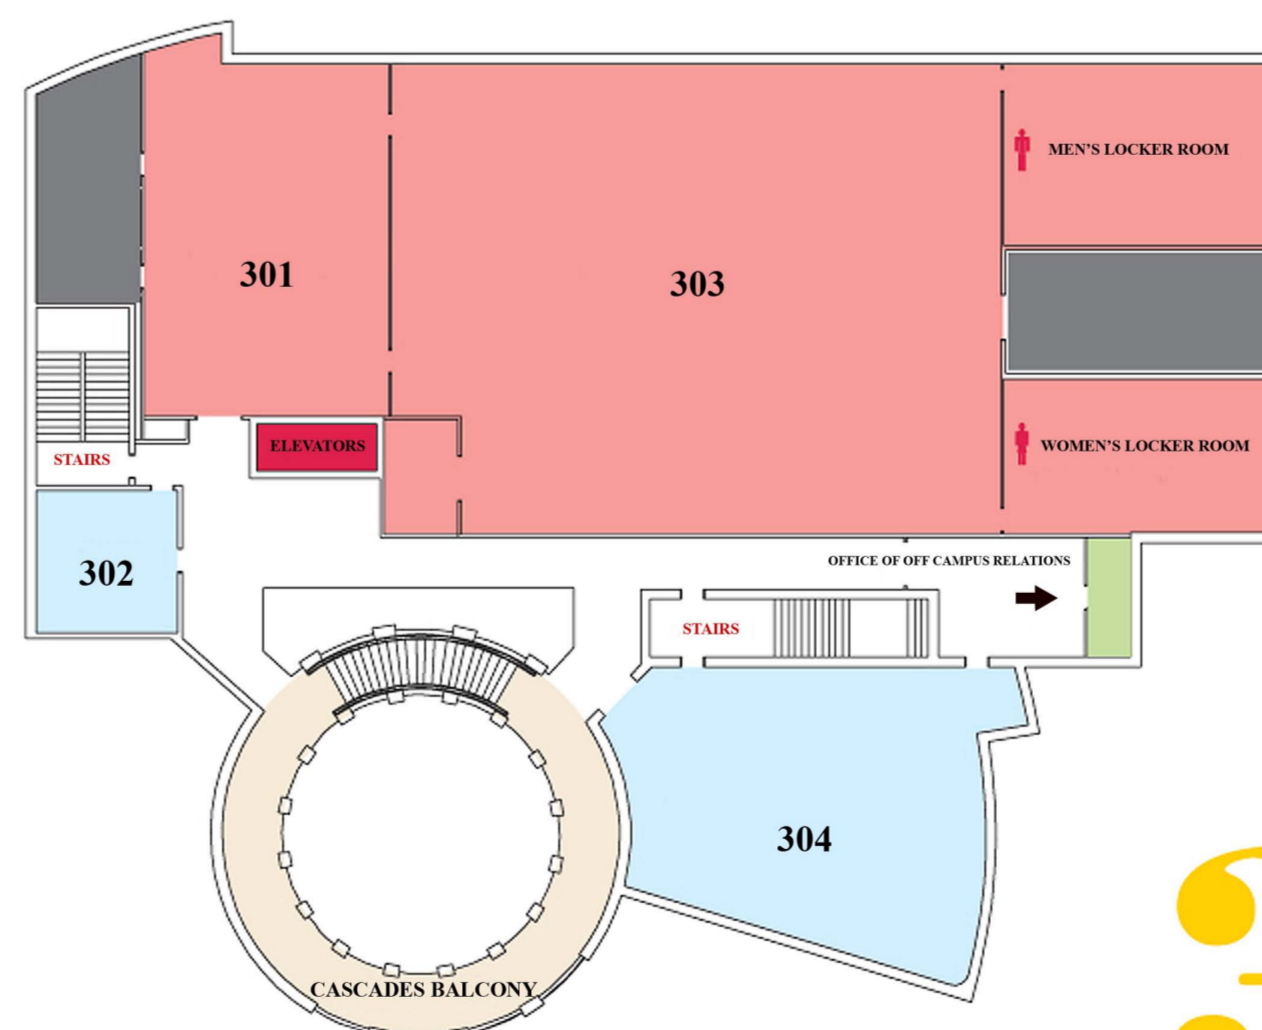

# APPALACHIAN STATE UNIVERSITY PLEMMONS STUDENT UNION

**1st Floor**

Attic Window Room	137c
Calloway Peak Room	137a
Catawba River Room	108
Cascades Café	116
Crossroads Coffee House	119
Hawksbill Game Room	113
Grandfather Ballroom	137
Information Desk	121
LGBT Center	106
Looking Glass Gallery	114
MacRae Peak Room	137b
Multicultural Center	112
New River Room	100
Roan Mountain Room	120
Summit Trail Solarium	118
Watauga River Room	102
Women's Center	110

**2nd Floor**

ACT Community Outreach Center	218
APPS	233
Black Student Association	210
Blue Ridge Ballroom	201
Club Council	214
Computer Lab	235
CSIL Offices	219
Greek Office	203
Greenbriar Theater	200
Linville Falls Room	226
McAlister's Deli	208
Mountain Laurel Room	229
Peer Career	216
Price Lake Room	201a
Profile Trail Lounge	240
Rhododendron Room	227
Scheduling	231
Solarium Balcony	242
Student Conduct	221
Student Government Assoc.	213
Student Programs Office	231
Student Publications	213
Table Rock Room	201b
Whitewater	220
Wiseman's View Lounge	222