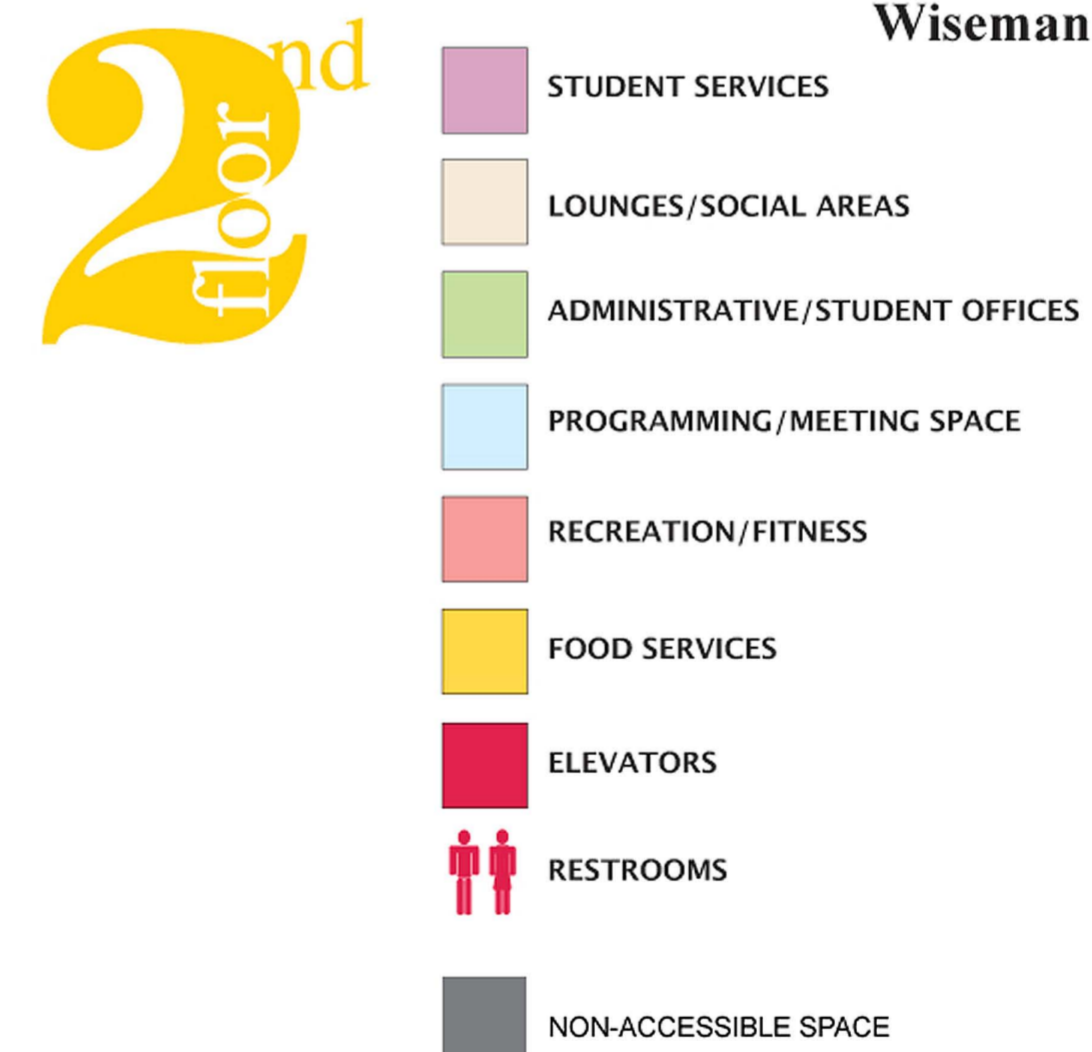

# APPALACHIAN STATE UNIVERSITY PLEMMONS STUDENT UNION

**1st Floor**

Attic Window Room	137c
Calloway Peak Room	137a
Catawba River Room	108
Cascades Café	116
Crossroads Coffee House	119
Hawksbill Game Room	113
Grandfather Ballroom	137
Information Desk	121
LGBT Center	106
Looking Glass Gallery	114
MacRae Peak Room	137b
Multicultural Center	112
New River Room	100
Roan Mountain Room	120
Summit Trail Solarium	118
Watauga River Room	102
Women's Center	110

**2nd Floor**

ACT Community Outreach Center	218
APPS	233
Black Student Association	210
Blue Ridge Ballroom	201
Club Council	214
Computer Lab	235
CSIL Offices	219
Greek Office	203
Greenbriar Theater	200
Linville Falls Room	226
McAlister's Deli	208
Mountain Laurel Room	229
Peer Career	216
Price Lake Room	201a
Profile Trail Lounge	240
Rhododendron Room	227
Scheduling	231
Solarium Balcony	242
Student Conduct	221
Student Government Assoc.	213
Student Programs Office	231
Student Publications	213
Table Rock Room	201b
Whitewater	220
Wiseman's View Lounge	222