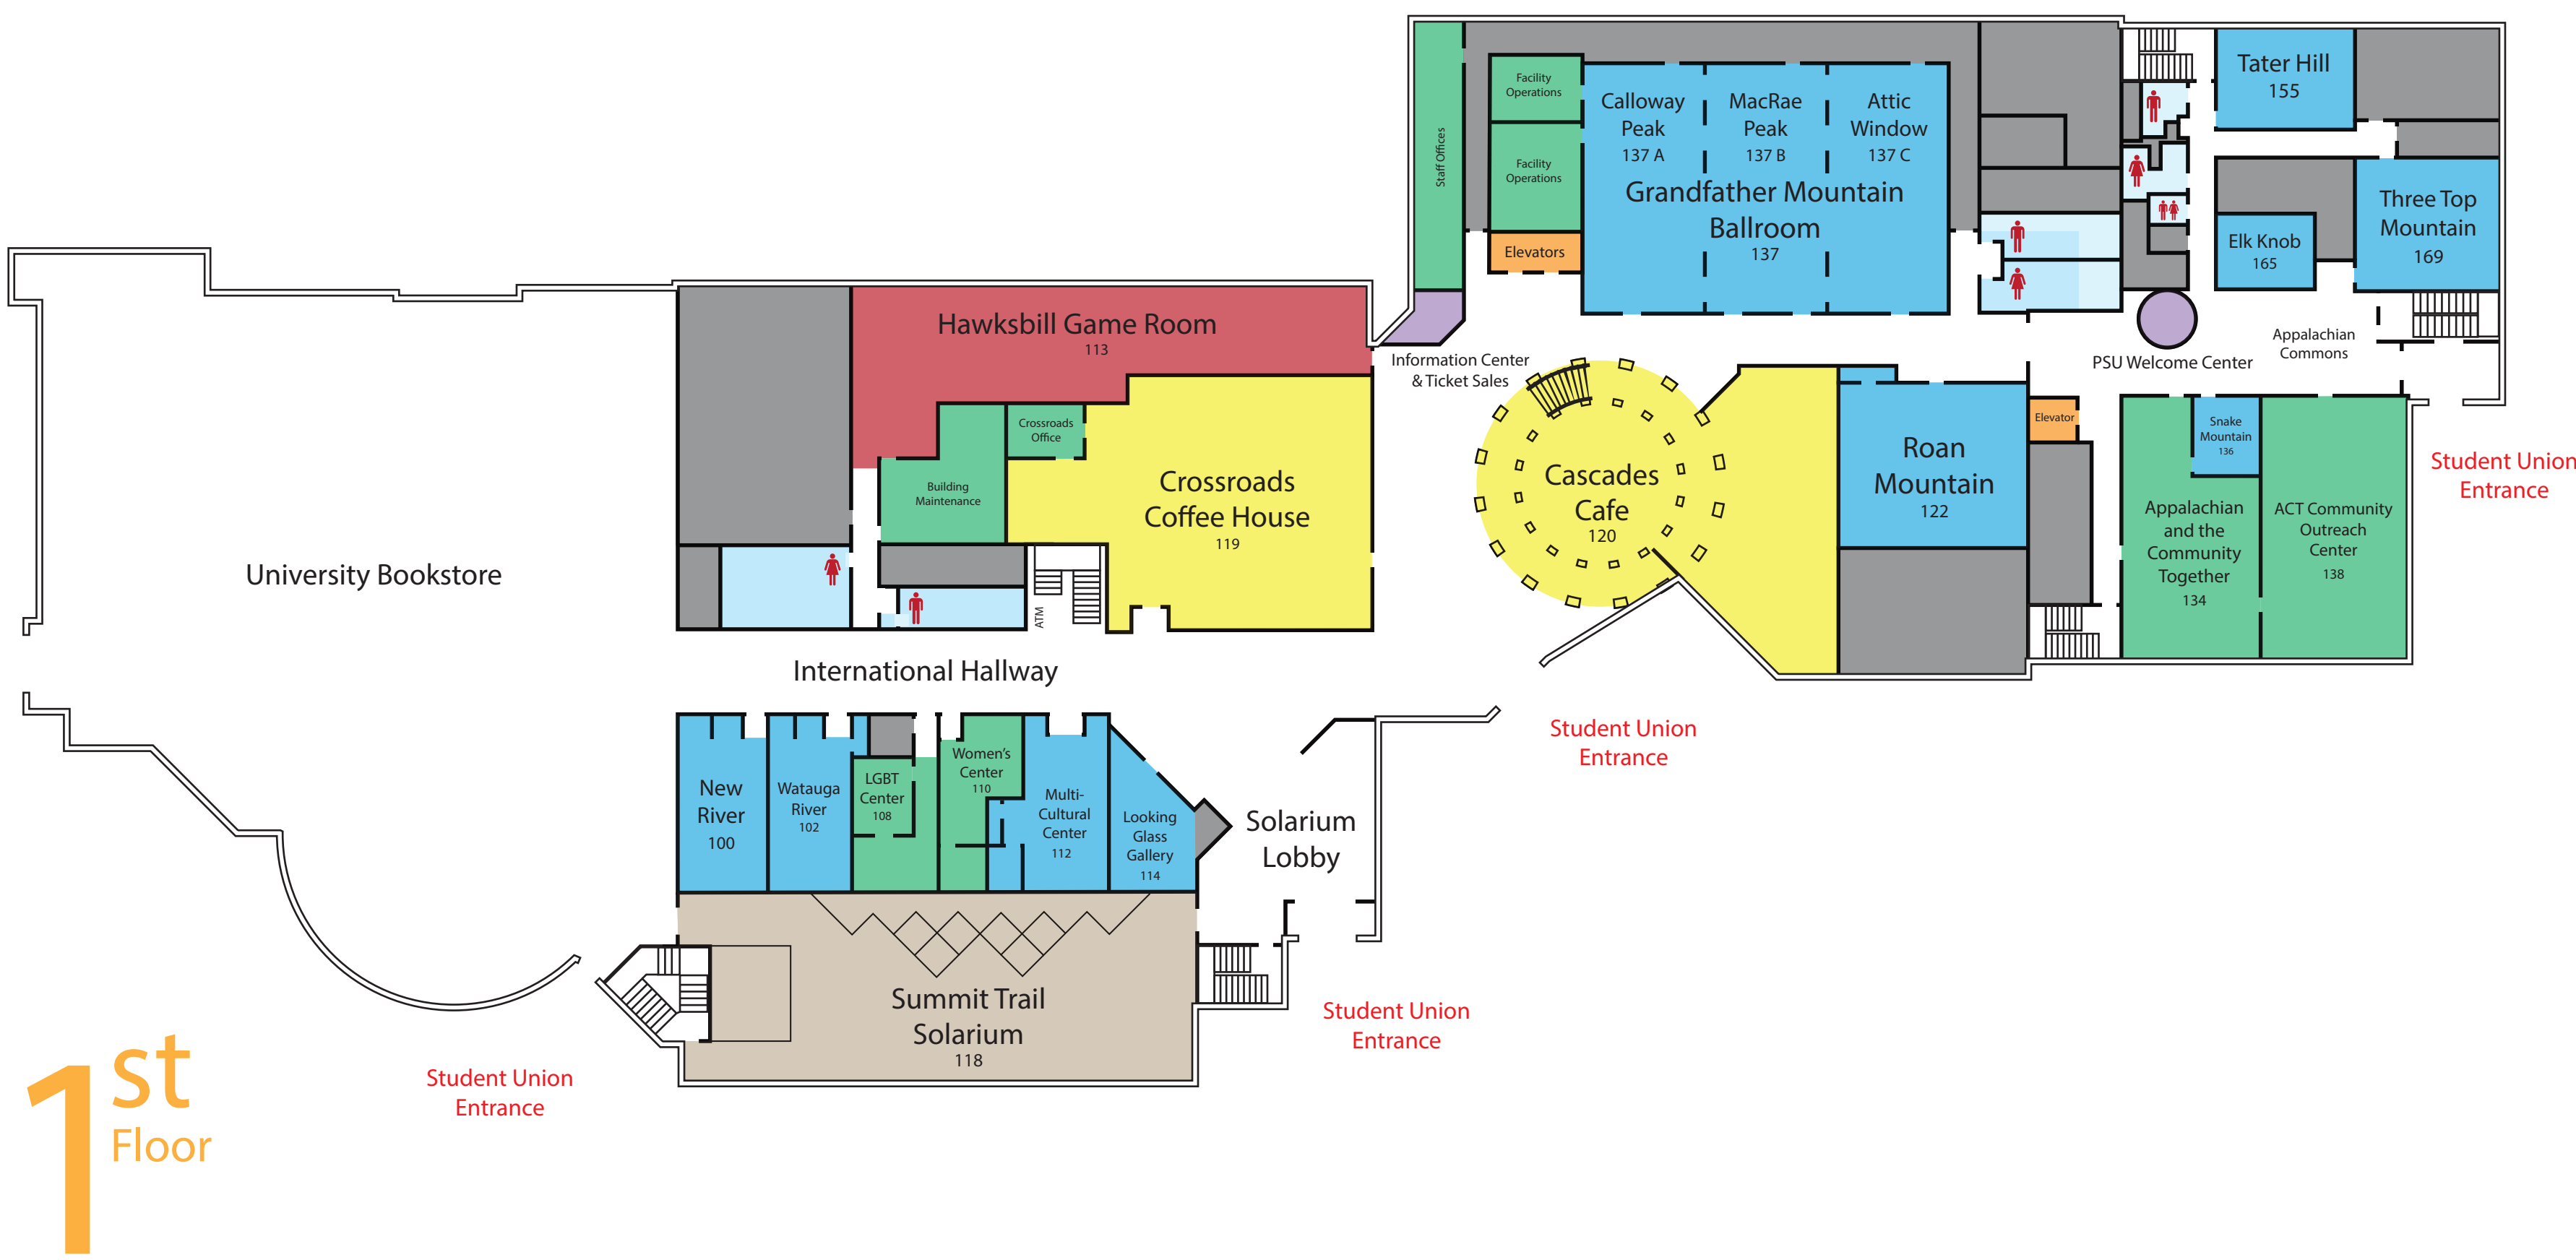

APPALACHIAN STATE UNIVERSITY PLEMMONS STUDENT UNION

First Floor Rooms

New River	100
Watauga River	102
LGBT Center	106
Women's Center	110
Multicultural Center	112
Hawksbill Game Room	113
Looking Glass Gallery	114
Summit Trail Solarium	118
Crossroads Coffee House	119
Cascades Cafe	120
Roan Mountain	122
Appalachian and the Community Together (ACT)	134
Snake Mountain	136
Grandfather Mountain Ballroom	137
Calloway Peak	137 A
MacRae Peak	137 B
Attic Window	137 C
ACT Community Outreach Center	138
Tater Hill	155
Elk Knob	165
Three Top Mountain	169

1st
Floor

Second Floor Rooms

Greenbriar Theater	200
Blue Ridge Ballroom	201
Price Lake	201 A
Table Rock	201 B
Club Council	203
IntAPP	205
McAlister's Deli	208
Counseling	210
Nolichucky River	211
Student Government Association (SGA)	213
Counseling	214
Black Student Association (BSA)	215
Career Exploration Office	216
The Appalachian	217
The Peel	218
Club Hub	219
Catawba River	219 A
Yadkin River	219 J
Whitewater	220
Greek Council	221
Linville Falls	226
Rhododendron	227
Mountain Laurel	229
Student Programs	231
Appalachian Popular Programming Society (APPS)	233
Appalachian Trail Computer Lab	235
Linville Gorge	242
McCaskey Center	244
Office of Student Research/Student Veteran Resource Cntr.	251
Linville Caverns	253
Multicultural Student Development	255

2nd
Floor

- Information Center
- Student Services
- Lounges/Social Areas
- Administrative/Student Offices
- Programming/Meeting Space
- Recreation/Fitness
- Food Services
- Elevators
- Restrooms
- Non-Accessible Space

3rd
Floor

Fourth Floor Rooms

Linn Cove	413
Rough Ridge	415
Beacon Heights	417
Parkway Ballroom	420

4th
Floor