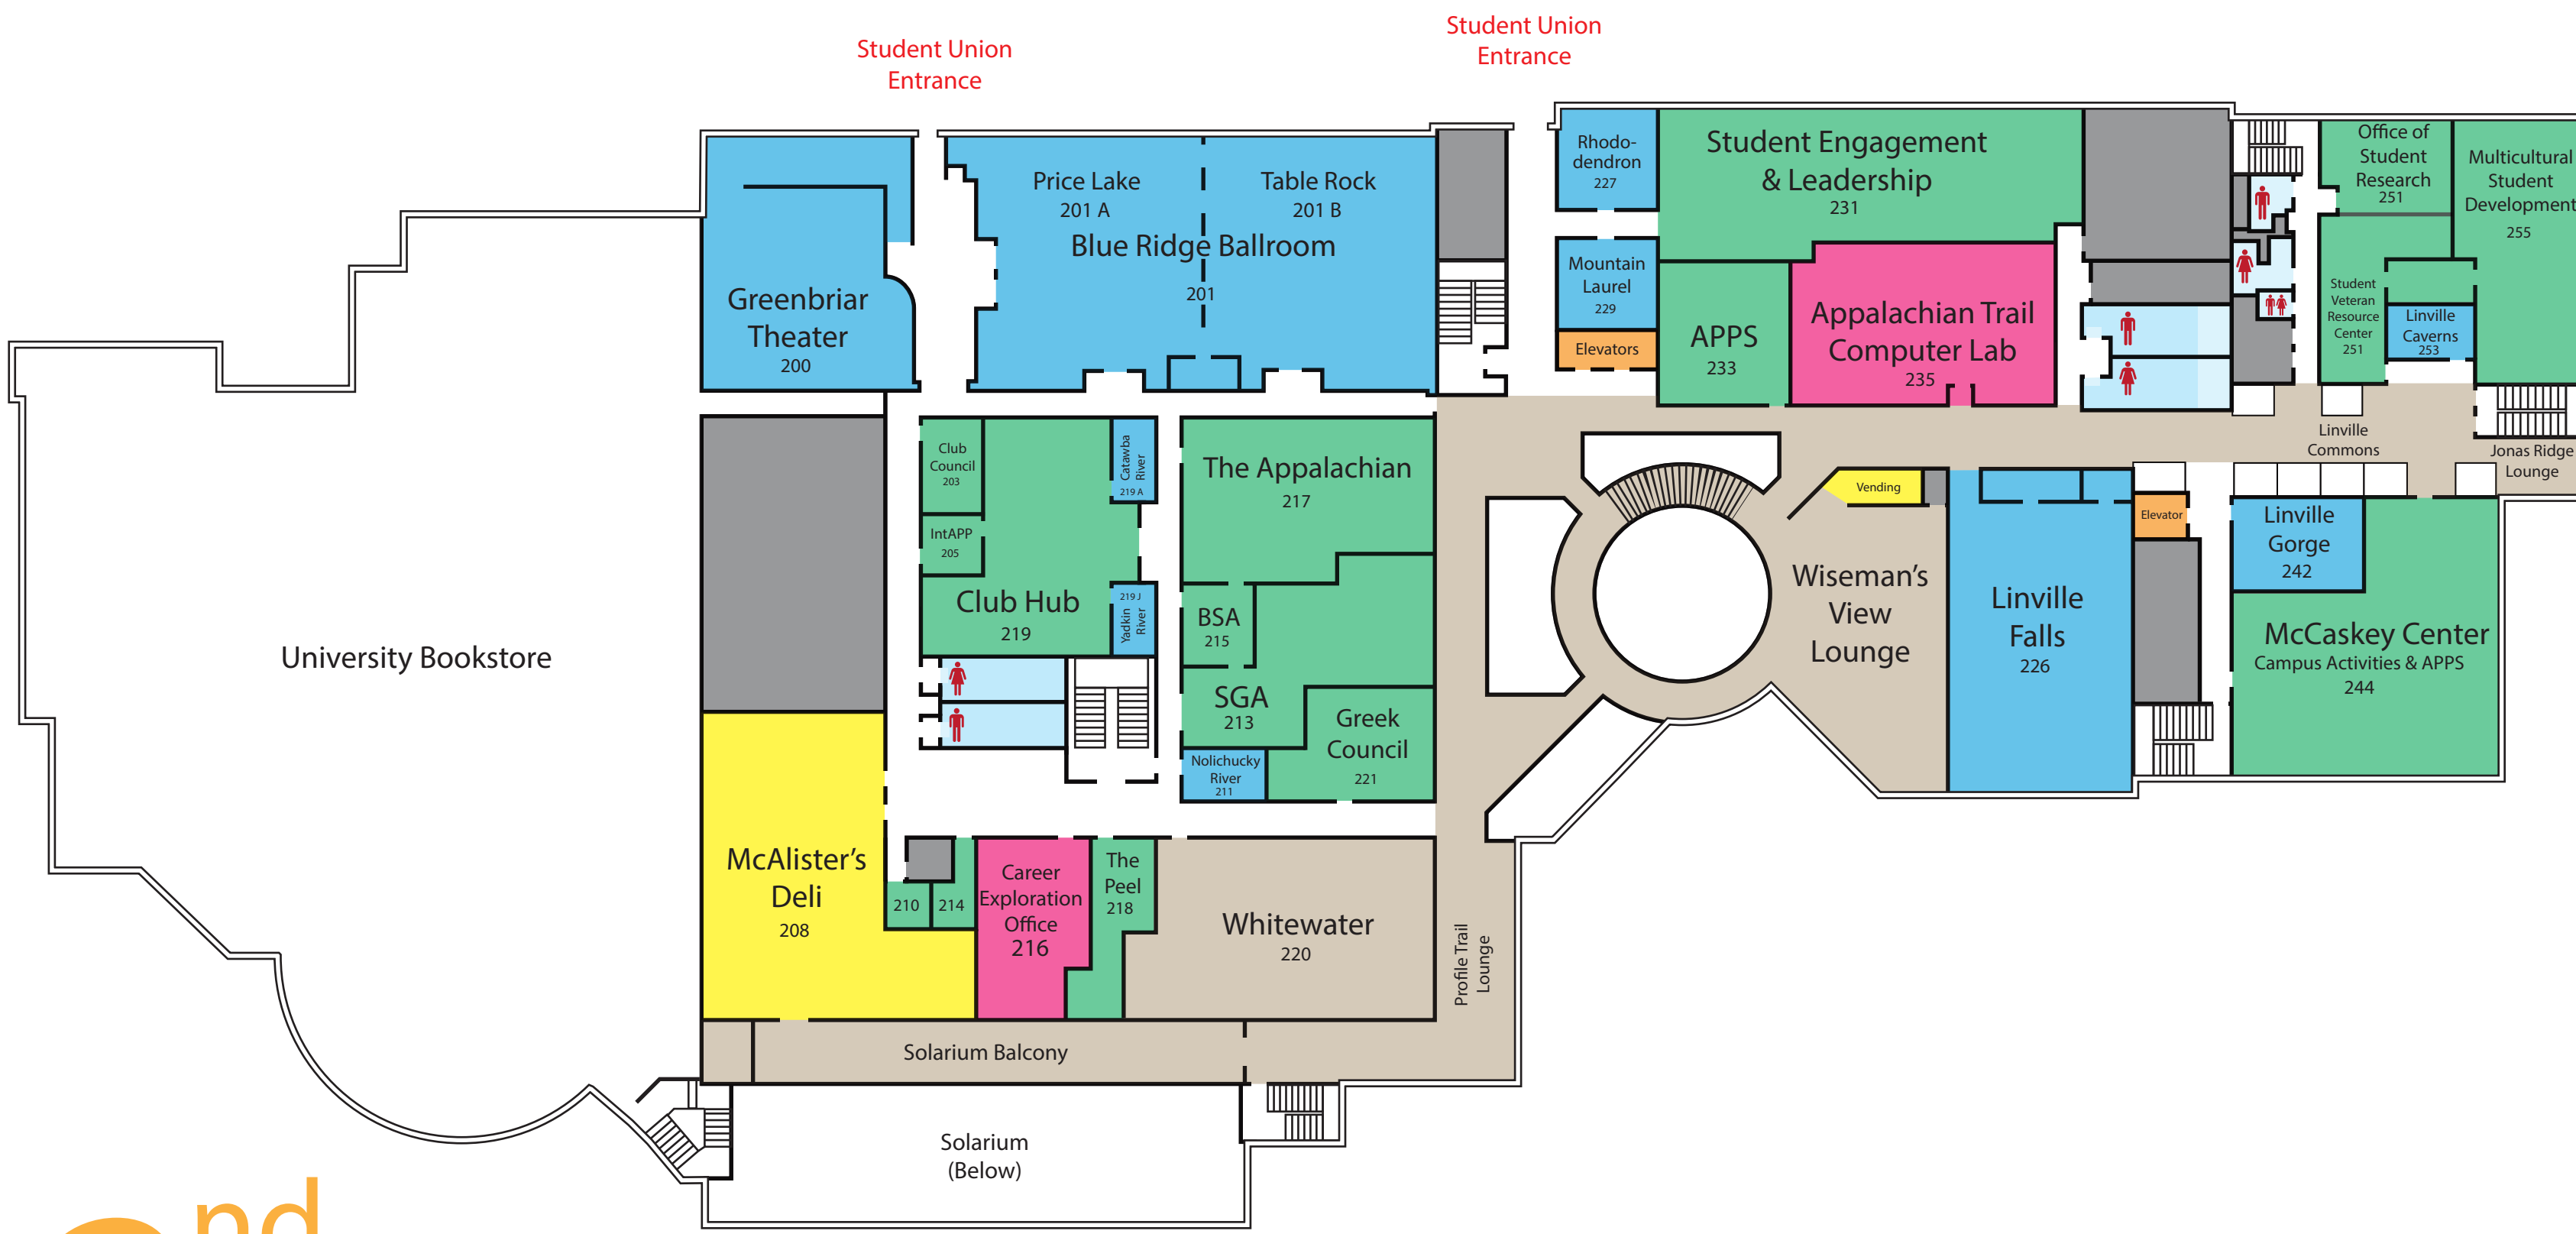

APPALACHIAN STATE UNIVERSITY PLEMMONS STUDENT UNION

First Floor Rooms

New River	100
Watauga River	102
LGBT Center	106
Women's Center	110
Multicultural Center	112
Hawksbill Game Room	113
Looking Glass Gallery	114
Summit Trail Solarium	118
Crossroads Coffee House	119
Cascades Cafe	120
Roan Mountain	122
Appalachian and the Community Together (ACT)	134
Snake Mountain	136
Grandfather Mountain Ballroom	137
Calloway Peak	137 A
MacRae Peak	137 B
Attic Window	137 C
ACT Community Outreach Center	138
Tater Hill	155
Elk Knob	165
Three Top Mountain	169

1st
Floor

Second Floor Rooms

Greenbriar Theater	200
Blue Ridge Ballroom	201
Price Lake	201 A
Table Rock	201 B
Club Council	203
IntAPP	205
McAlister's Deli	208
Counseling	210
Nolichucky River	211
Student Government Association (SGA)	213
Counseling	214
Black Student Association (BSA)	215
Career Exploration Office	216
The Appalachian	217
The Peel	218
Club Hub	219
Catawba River	219 A
Yadkin River	219 J
Whitewater	220
Greek Council	221
Linville Falls	226
Rhododendron	227
Mountain Laurel	229
Student Programs	231
Appalachian Popular Programming Society (APPS)	233
Appalachian Trail Computer Lab	235
Linville Gorge	242
McCaskey Center	244
Office of Student Research/Student Veteran Resource Cntr.	251
Linville Caverns	253
Multicultural Student Development	255

2nd
Floor

- Information Center
- Student Services
- Lounges/Social Areas
- Administrative/Student Offices
- Programming/Meeting Space
- Recreation/Fitness
- Food Services
- Elevators
- Restrooms
- Non-Accessible Space

3rd
Floor

Fourth Floor Rooms

Linn Cove	413
Rough Ridge	415
Beacon Heights	417
Parkway Ballroom	420

4th
Floor