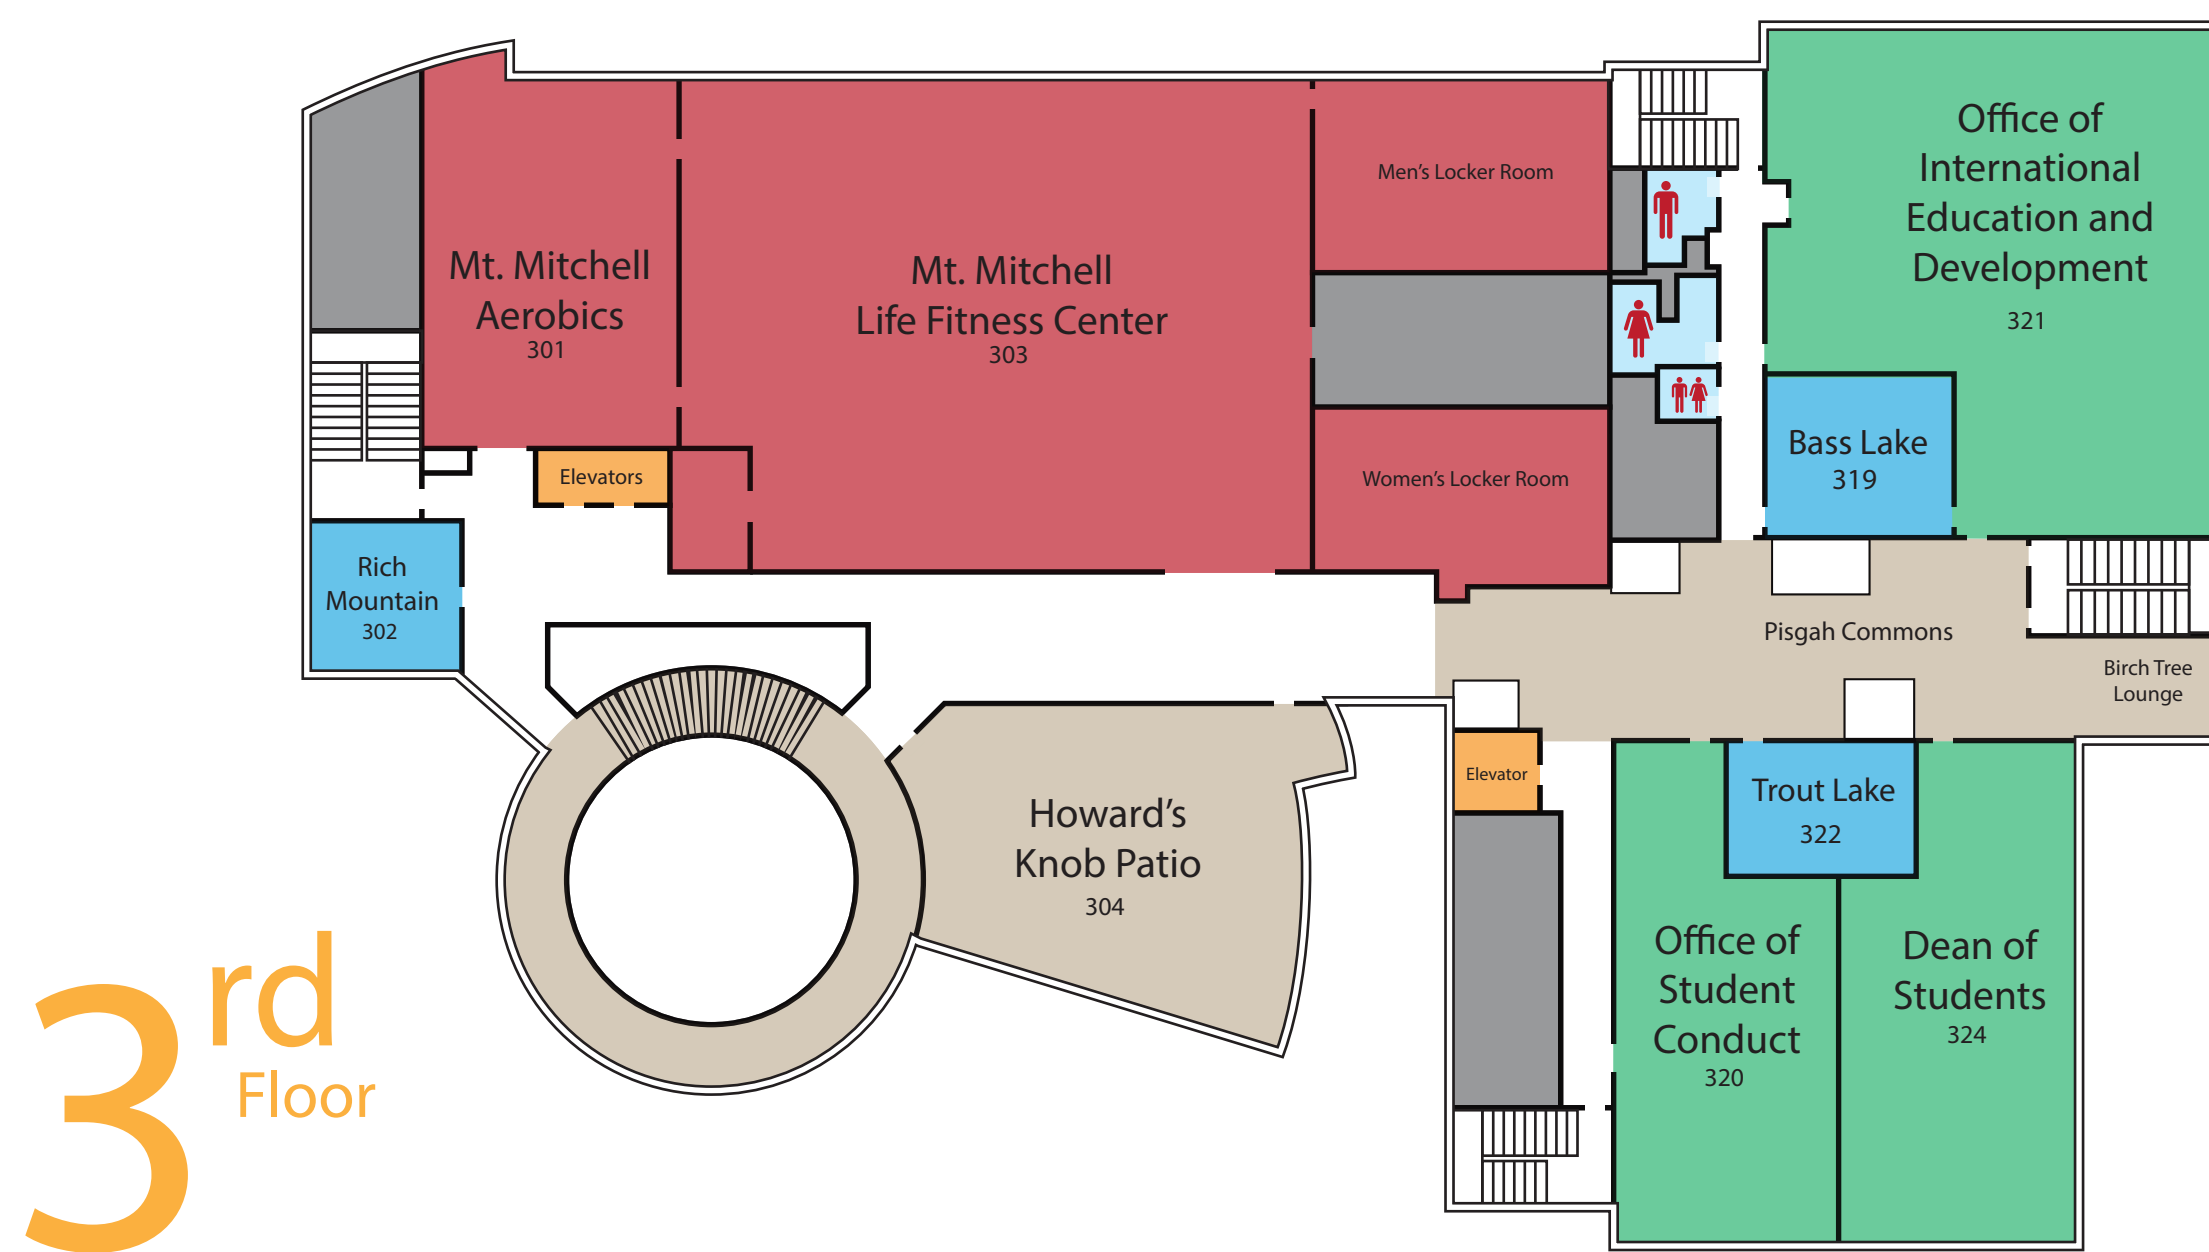

APPALACHIAN STATE UNIVERSITY PLEMMONS STUDENT UNION

First Floor Rooms

New River	100
Watauga River	102
LGBT Center	106
Women's Center	110
Multicultural Center	112
Hawksbill Game Room	113
Looking Glass Gallery	114
Summit Trail Solarium	118
Crossroads Coffee House	119
Cascades Cafe	120
Roan Mountain	122
Appalachian and the Community Together (ACT)	134
Snake Mountain	136
Grandfather Mountain Ballroom	137
Calloway Peak	137 A
MacRae Peak	137 B
Attic Window	137 C
ACT Community Outreach Center	138
Tater Hill	155
Elk Knob	165
Three Top Mountain	169

1st
Floor

Second Floor Rooms

Greenbriar Theater	200
Blue Ridge Ballroom	201
Price Lake	201 A
Table Rock	201 B
Club Council	203
IntAPP	205
McAlister's Deli	208
Counseling	210
Nolichucky River	211
Student Government Association (SGA)	213
Counseling	214
Black Student Association (BSA)	215
Career Exploration Office	216
The Appalachian	217
The Peel	218
Club Hub	219
Catawba River	219 A
Yadkin River	219 J
Whitewater	220
Greek Council	221
Linville Falls	226
Rhododendron	227
Mountain Laurel	229
Student Programs	231
Appalachian Popular Programming Society (APPS)	233
Appalachian Trail Computer Lab	235
Linville Gorge	242
McCaskey Center	244
Office of Student Research/Student Veteran Resource Cntr.	251
Linville Caverns	253
Multicultural Student Development	255

2nd
Floor

- Information Center
- Student Services
- Lounges/Social Areas
- Administrative/Student Offices
- Programming/Meeting Space
- Recreation/Fitness
- Food Services
- Elevators
- Restrooms
- Non-Accessible Space

Third Floor Rooms

Mt. Mitchell Aerobics	301
Rich Mountain	302
Mt. Mitchell Life Fitness Center	303
Howard's Knob Patio	304
Bass Lake	319
Office of Student Conduct	320
Office of International Education and Development	321
Trout Lake	322
Dean of Students	324