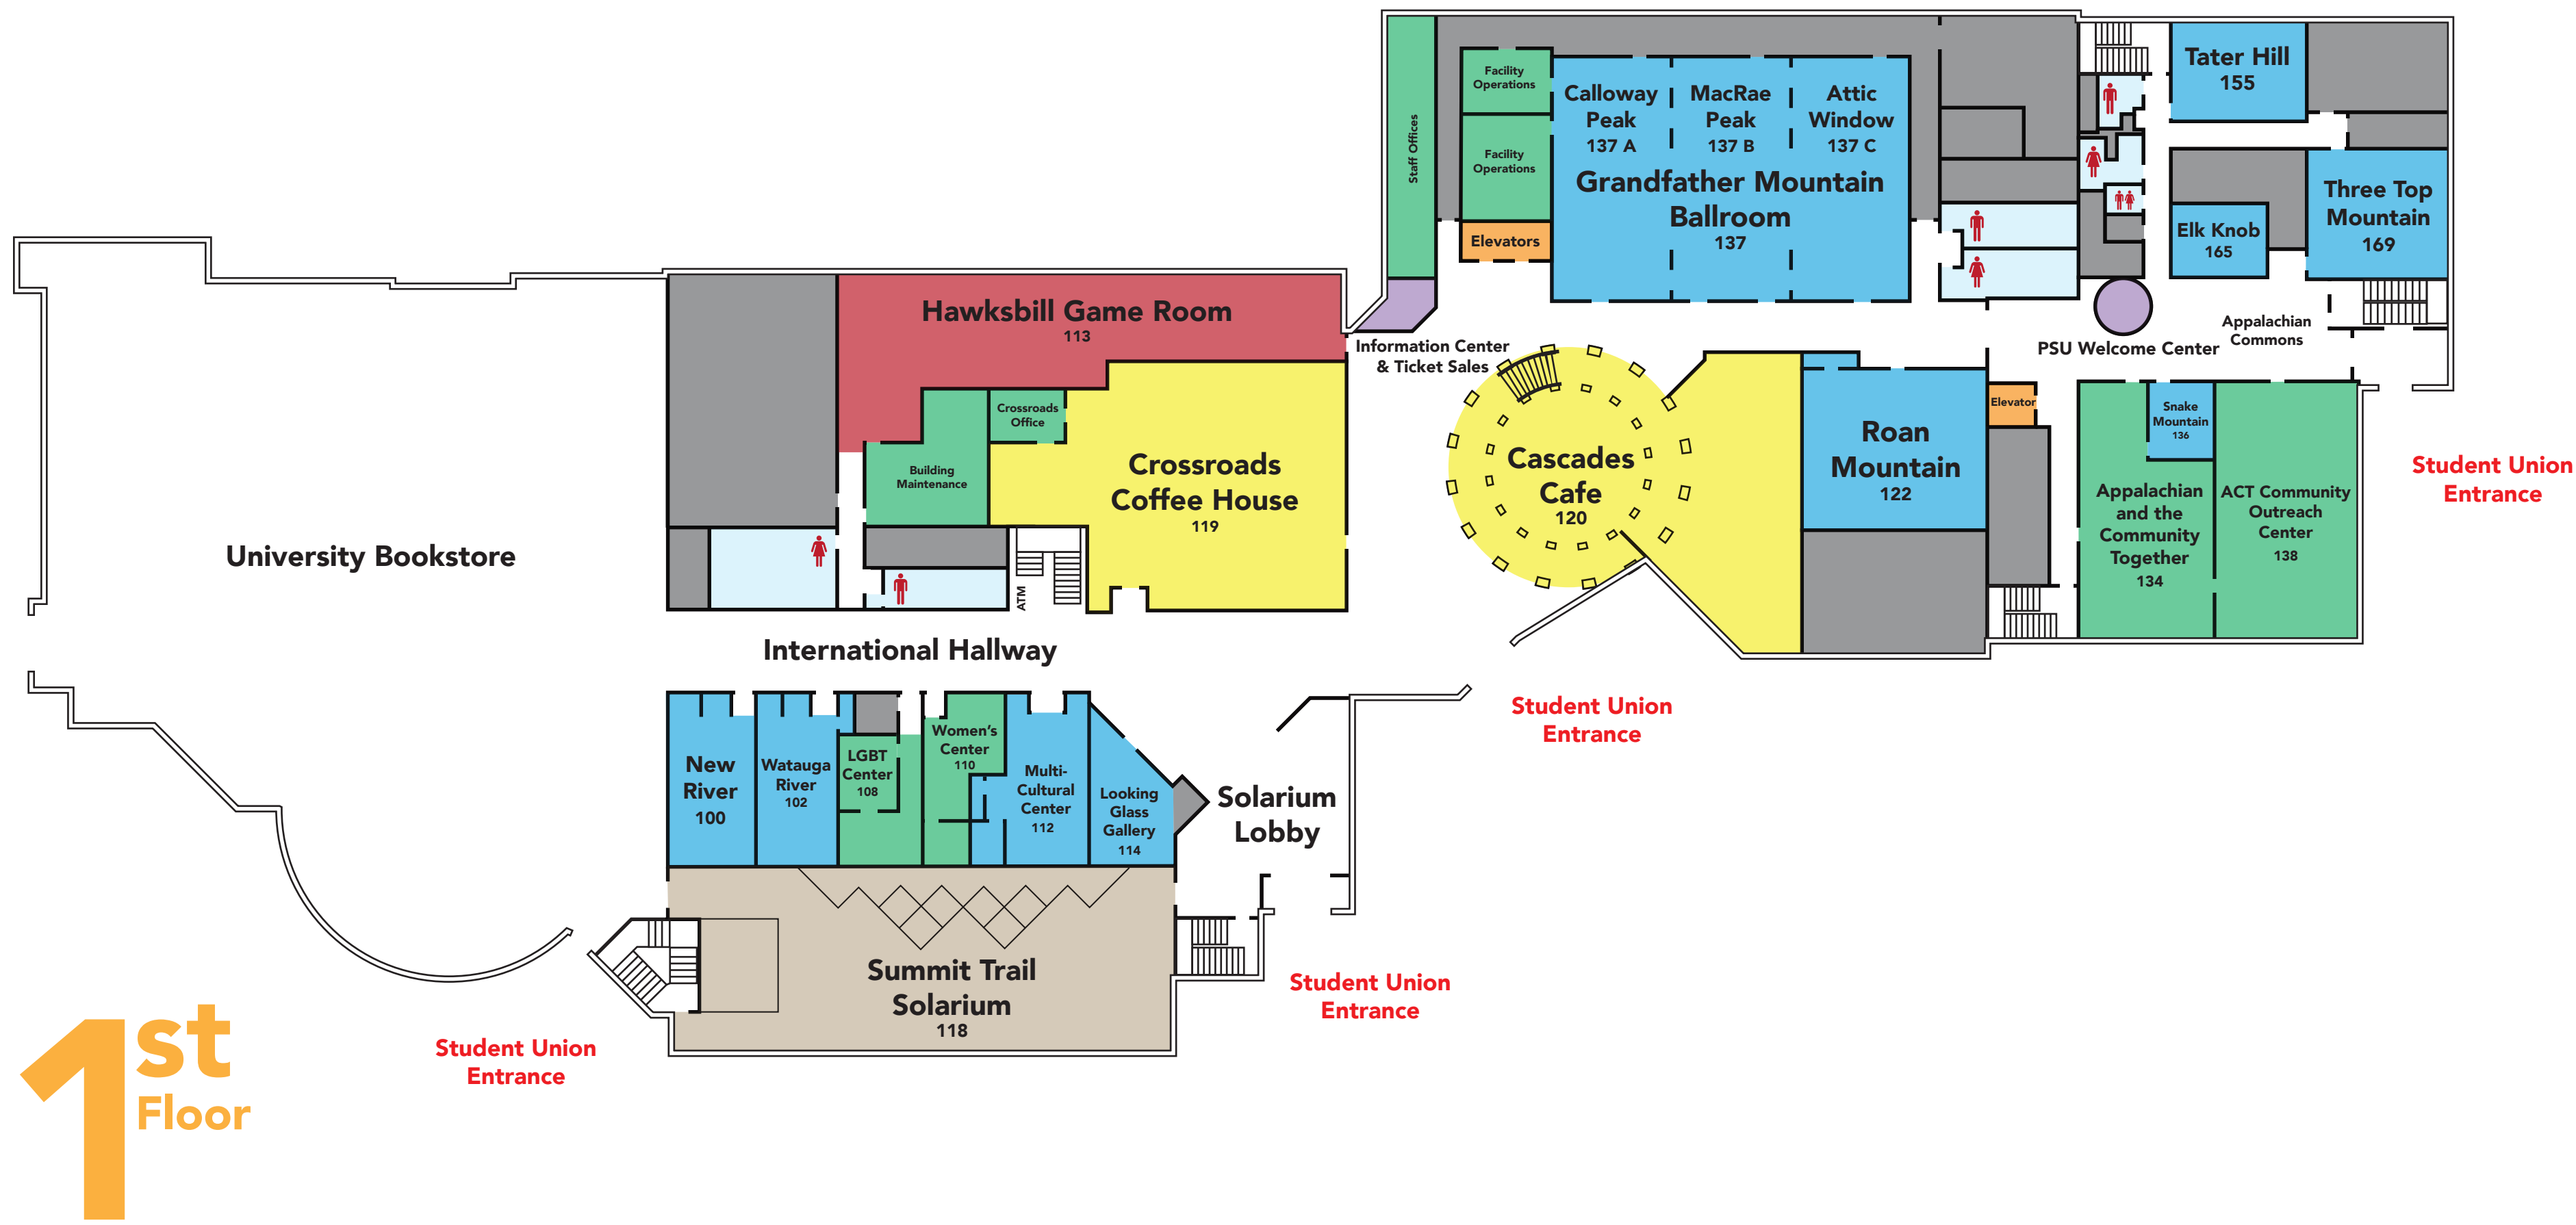

APPALACHIAN STATE UNIVERSITY PLEMMONS STUDENT UNION

First Floor Rooms

New River	100
Watauga River	102
LGBT Center	106
Women's Center	110
Multicultural Center	112
Hawksbill Game Room	113
Looking Glass Gallery	114
Summit Trail Solarium	118
Crossroads Coffee House	119
Cascades Cafe	120
Roan Mountain	122
Appalachian and the Community Together (ACT)	134
Snake Mountain	136
Grandfather Mountain Ballroom	137
Calloway Peak	137 A
MacRae Peak	137 B
Attic Window	137 C
ACT Community Outreach Center	138
Tater Hill	155
Elk Knob	165
Three Top Mountain	169

1st Floor

Second Floor Rooms

Greenbriar Theater	200
Blue Ridge Ballroom	201
Price Lake	201 A
Table Rock	201 B
Club Council	203
IntAPP	205
McAlister's Deli	208
Counseling	210
Nolichucky River	211
Student Government Association (SGA)	213
Counseling	214
Black Student Association (BSA)	215
Peer Career	216
The Appalachian	217
The Peel	218
Club Hub	219
Catawba River	219 A
Yadkin River	219 J
Whitewater	220
Greek Council	221
Linville Falls	226
Rhododendron	227
Mountain Laurel	229
Student Programs	231
Appalachian Popular Programming Society (APPS)	233
Appalachian Trail Computer Lab	235
Linville Gorge	242
Center for Student Involvement and Leadership (CSIL)	244
Office of Student Research	251
Linville Caverns	253
Multicultural Student Development	255

2nd Floor

- Information Center
- Student Services
- Lounges/Social Areas
- Administrative/Student Offices
- Programming/Meeting Space
- Recreation/Fitness
- Food Services
- Elevators
- Restrooms
- Non-Accessible Space

3rd Floor

Fourth Floor Rooms

Linn Cove	413
Rough Ridge	415
Beacon Heights	417
Parkway Ballroom	420

4th Floor