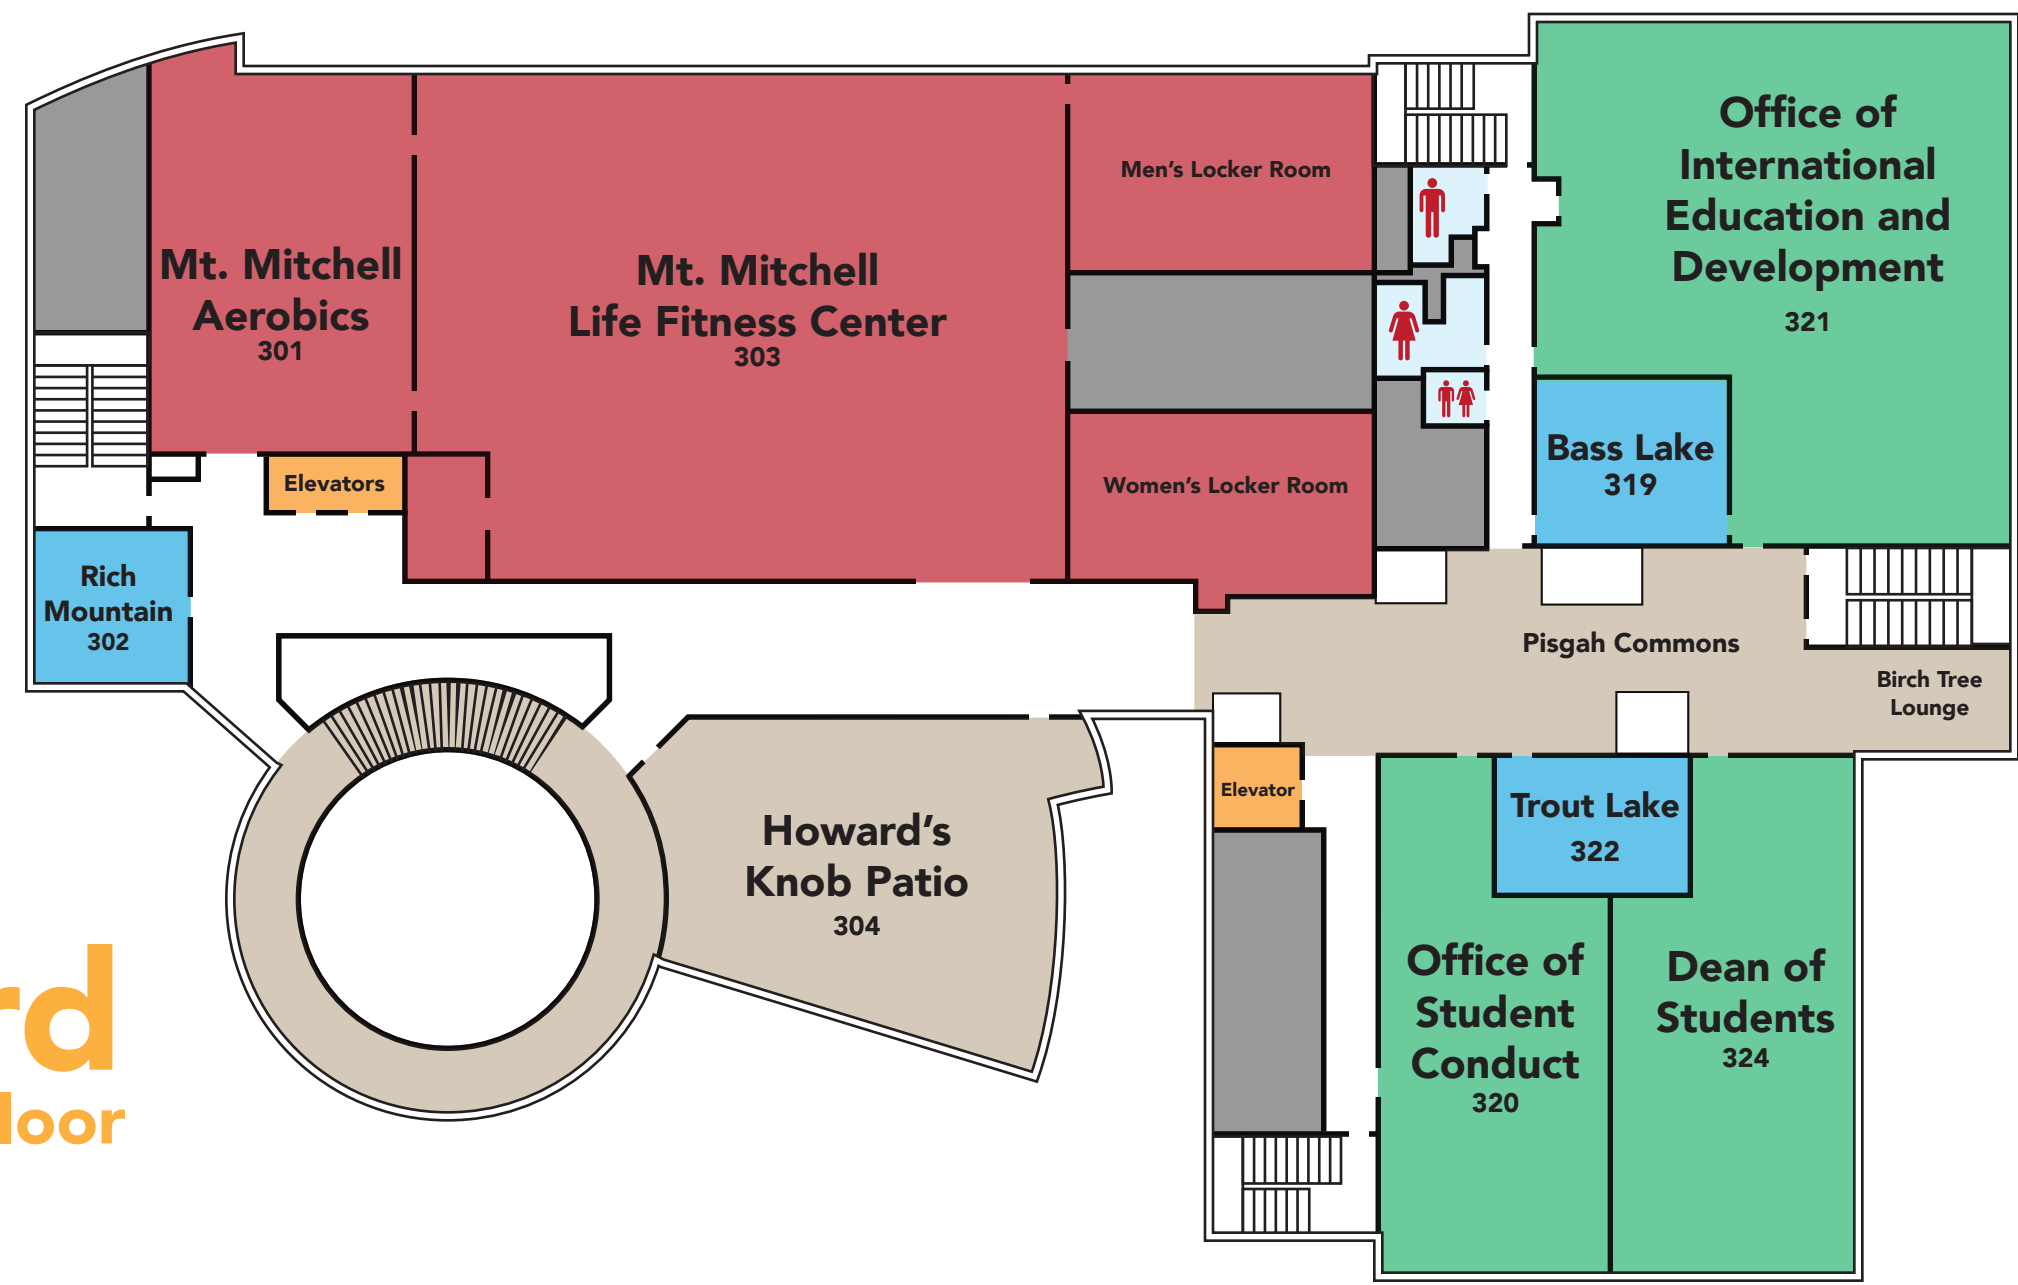

APPALACHIAN STATE UNIVERSITY PLEMMONS STUDENT UNION

First Floor Rooms

New River	100
Watauga River	102
LGBT Center	106
Women's Center	110
Multicultural Center	112
Hawksbill Game Room	113
Looking Glass Gallery	114
Summit Trail Solarium	118
Crossroads Coffee House	119
Cascades Cafe	120
Roan Mountain	122
Appalachian and the Community Together (ACT)	134
Snake Mountain	136
Grandfather Mountain Ballroom	137
Calloway Peak	137 A
MacRae Peak	137 B
Attic Window	137 C
ACT Community Outreach Center	138
Tater Hill	155
Elk Knob	165
Three Top Mountain	169

1st Floor

Second Floor Rooms

Greenbriar Theater	200
Blue Ridge Ballroom	201
Price Lake	201 A
Table Rock	201 B
Club Council	203
IntAPP	205
McAlister's Deli	208
Counseling	210
Nolichucky River	211
Student Government Association (SGA)	213
Counseling	214
Black Student Association (BSA)	215
Peer Career	216
The Appalachian	217
The Peel	218
Club Hub	219
Catawba River	219 A
Yadkin River	219 J
Whitewater	220
Greek Council	221
Linville Falls	226
Rhododendron	227
Mountain Laurel	229
Student Programs	231
Appalachian Popular Programming Society (APPS)	233
Appalachian Trail Computer Lab	235
Linville Gorge	242
Center for Student Involvement and Leadership (CSIL)	244
Office of Student Research	251
Linville Caverns	253
Multicultural Student Development	255

2nd Floor

- Information Center
- Student Services
- Lounges/Social Areas
- Administrative/Student Offices
- Programming/Meeting Space
- Recreation/Fitness
- Food Services
- Elevators
- Restrooms
- Non-Accessible Space

Third Floor Rooms

Mt. Mitchell Aerobics	301
Rich Mountain	302
Mt. Mitchell Life Fitness Center	303
Howard's Knob Patio	304
Bass Lake	319
Office of Student Conduct	320
Office of International Education and Development	321
Trout Lake	322
Dean of Students	324