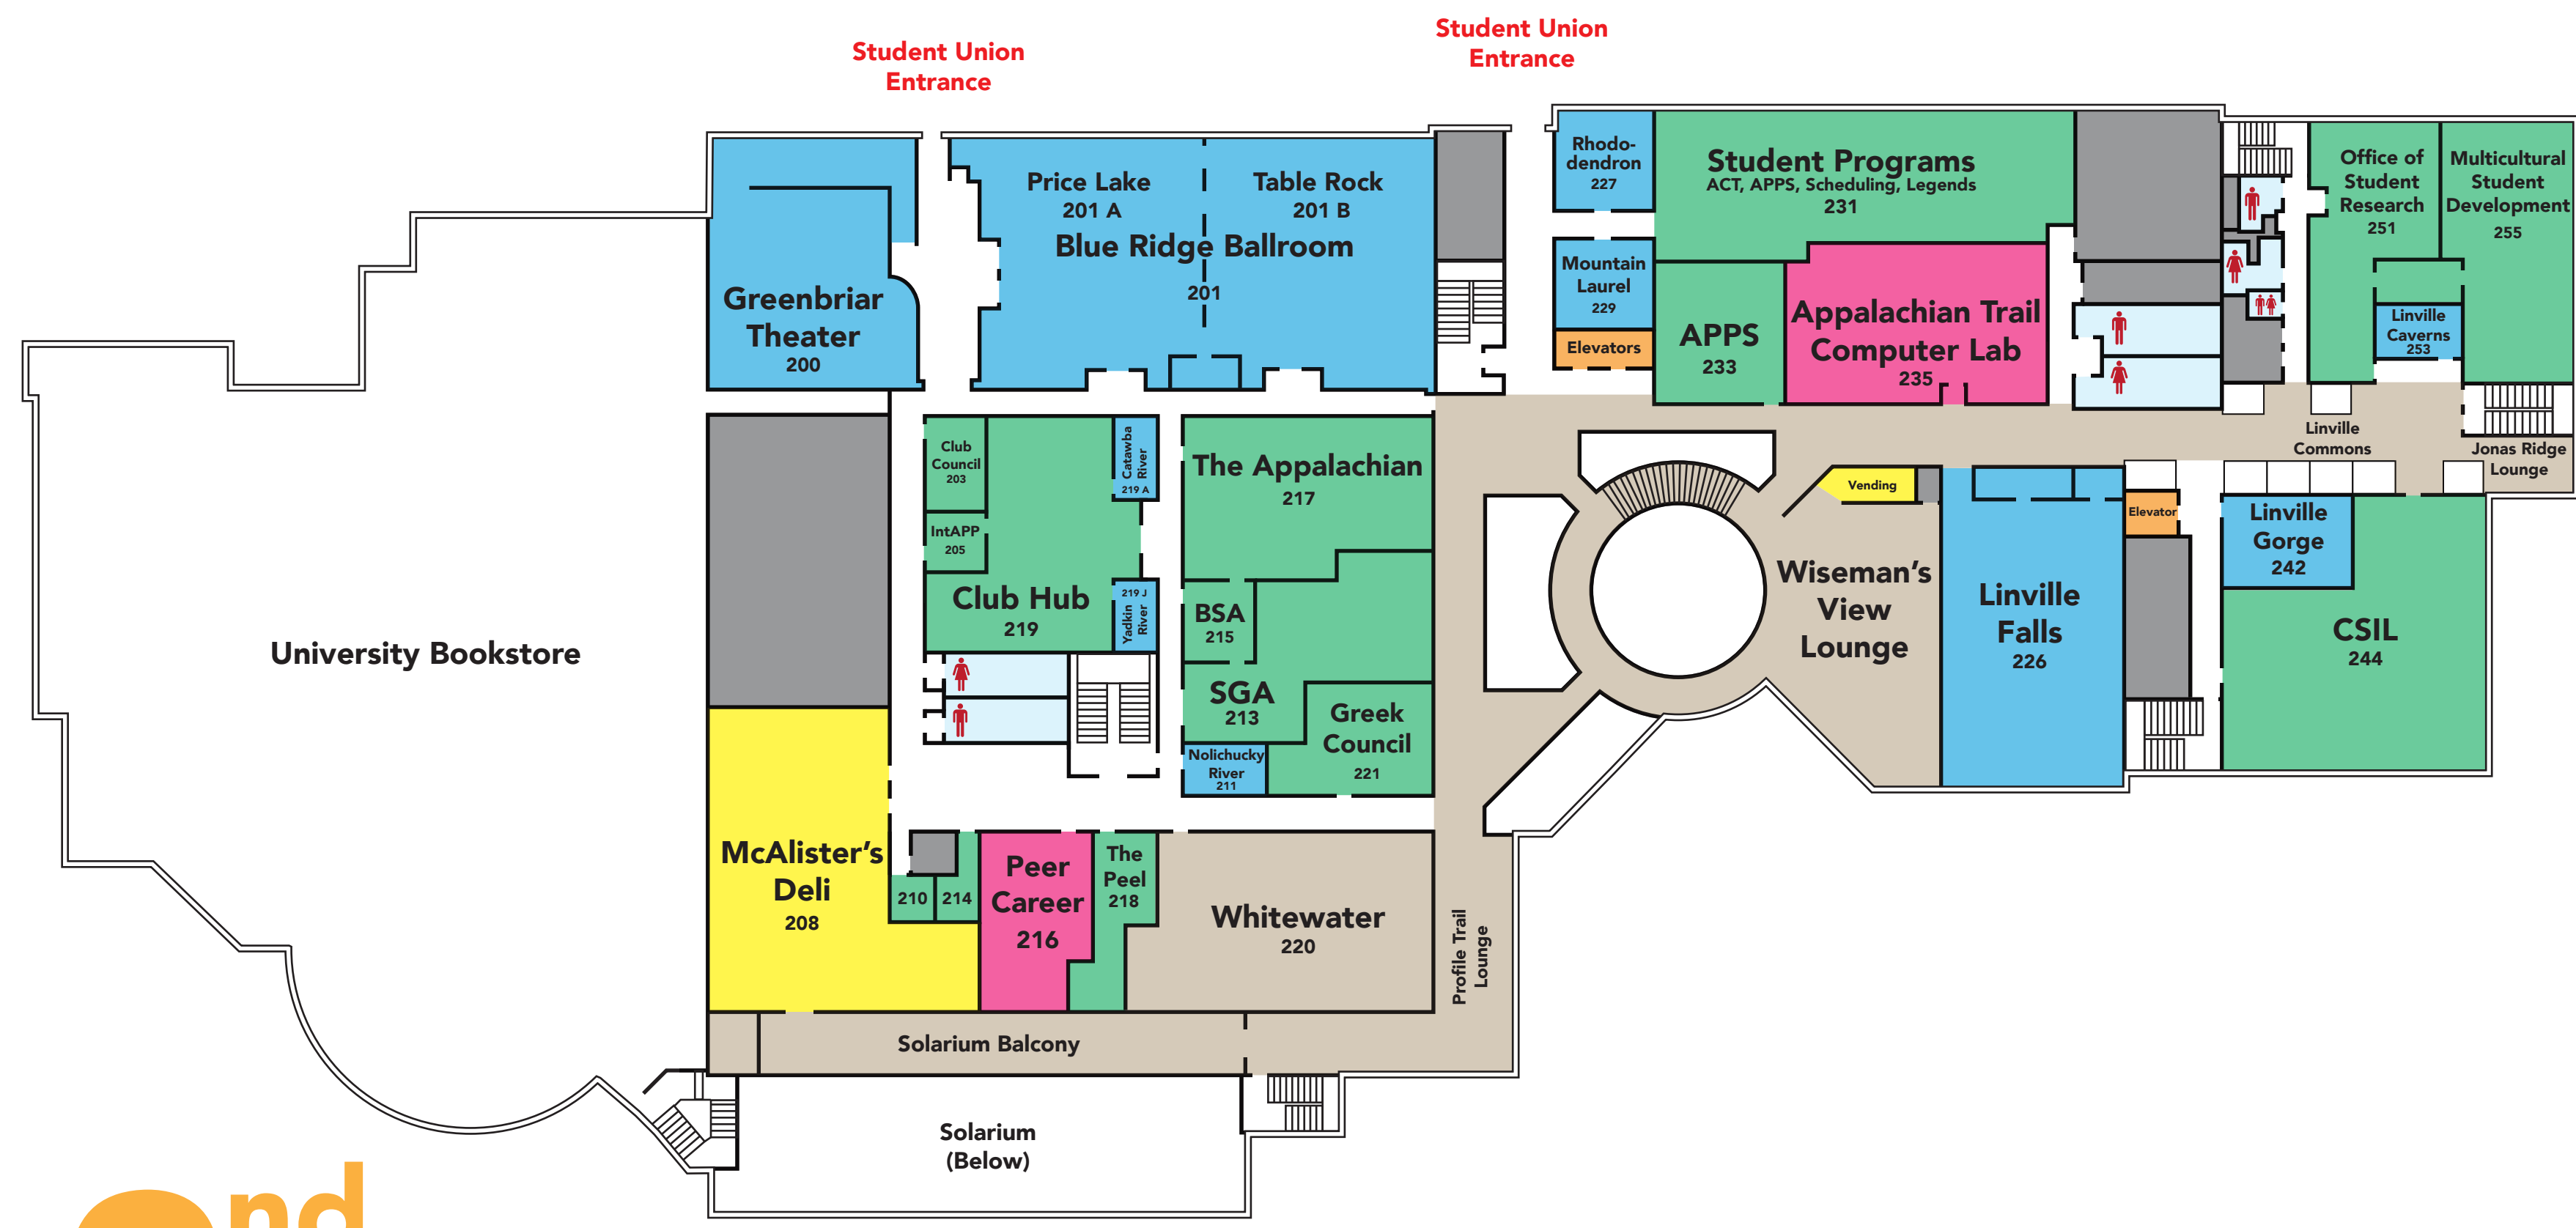

APPALACHIAN STATE UNIVERSITY PLEMMONS STUDENT UNION

First Floor Rooms

New River	100
Watauga River	102
LGBT Center	106
Women's Center	110
Multicultural Center	112
Hawksbill Game Room	113
Looking Glass Gallery	114
Summit Trail Solarium	118
Crossroads Coffee House	119
Cascades Cafe	120
Roan Mountain	122
Appalachian and the Community Together (ACT)	134
Snake Mountain	136
Grandfather Mountain Ballroom	137
Calloway Peak	137 A
MacRae Peak	137 B
Attic Window	137 C
ACT Community Outreach Center	138
Tater Hill	155
Elk Knob	165
Three Top Mountain	169

1st Floor

Second Floor Rooms

Greenbriar Theater	200
Blue Ridge Ballroom	201
Price Lake	201 A
Table Rock	201 B
Club Council	203
IntAPP	205
McAlister's Deli	208
Counseling	210
Nolichucky River	211
Student Government Association (SGA)	213
Counseling	214
Black Student Association (BSA)	215
Peer Career	216
The Appalachian	217
The Peel	218
Club Hub	219
Catawba River	219 A
Yadkin River	219 J
Whitewater	220
Greek Council	221
Linville Falls	226
Rhododendron	227
Mountain Laurel	229
Student Programs	231
Appalachian Popular Programming Society (APPS)	233
Appalachian Trail Computer Lab	235
Linville Gorge	242
Center for Student Involvement and Leadership (CSIL)	244
Office of Student Research	251
Linville Caverns	253
Multicultural Student Development	255

2nd Floor

- Information Center
- Student Services
- Lounges/Social Areas
- Administrative/Student Offices
- Programming/Meeting Space
- Recreation/Fitness
- Food Services
- Elevators
- Restrooms
- Non-Accessible Space

Third Floor Rooms

Mt. Mitchell Aerobics	301
Rich Mountain	302
Mt. Mitchell Life Fitness Center	303
Howard's Knob Patio	304
Bass Lake	319
Office of Student Conduct	320
Office of International Education and Development	321
Trout Lake	322
Dean of Students	324